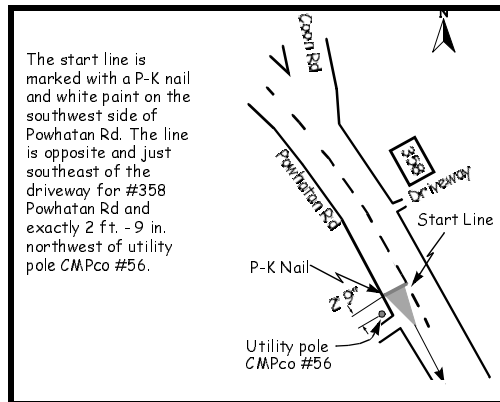

### Splits

- Except where noted, all Splits are marked with P-K nails and white paint.
- 1 M On the west side of Mayberry Hill Rd, shortly after #572 Mayberry Hill Rd. and 11 ft. north of utility pole (on east side) #32/83.
  - 2 M On the west side of Mayberry Hill Rd, shortly after #408 Mayberry Hill Rd and 37 ft. north of utility pole (on east side) #11/61.
  - 3 M On the west side of Mayberry Hill Rd (on the hill after the turn at Heath Rd) and shortly before Lupine Ln, 53' north of utility pole #CMPco 27/22.