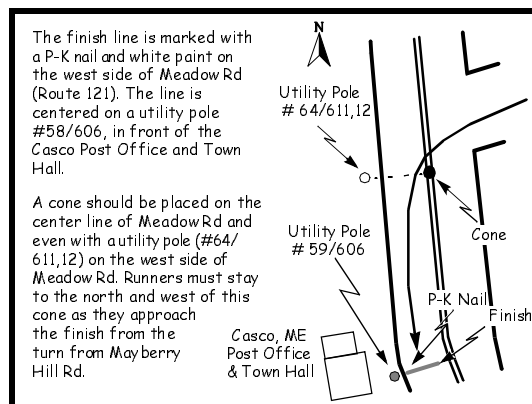

Finish Line Details